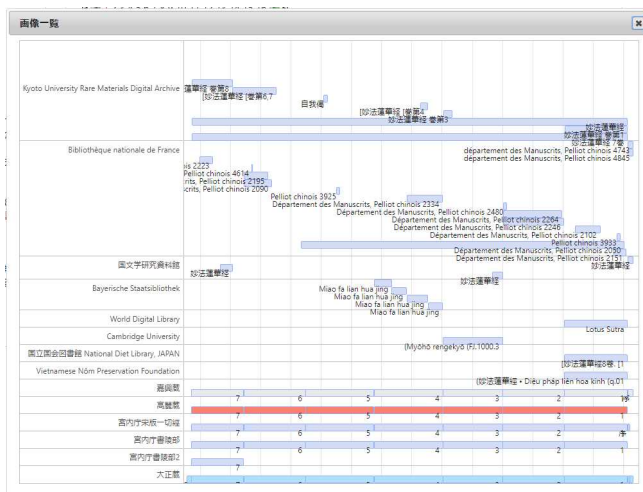

IIIF-BSの成果

- 世界の仏典画像の統合研究環境の構築
  - フランス国立図書館、バイエルン州立図書館、ケンブリッジ大学、ハーバード大学、東京大学、京都大学、九州大学、島根大学

...

- 付与したメタデータを京都大学貴重書デジタルアーカイブが活用（公開機関へのリターン）

Current Awareness Portal
図書館に関する情報ポータル

カレントアウェアネス・ポータルは、図書館界、図書館情報学に関する最新の情報をお知らせする、国立国会図書館のポータルです。

ホーム

京都大学貴重資料デジタルアーカイブ、経典資料にSAT大蔵経DBへのリンク情報を記載

Posted 2018年9月11日

2018年9月7日、京都大学図書館機構が、京都大学貴重資料デジタルアーカイブで公開している経典資料画像の書誌情報に、SAT大蔵経DBへのリンク情報を記載しました。2018年9月7日現在では、119件の書誌にリンク情報が記載されています。